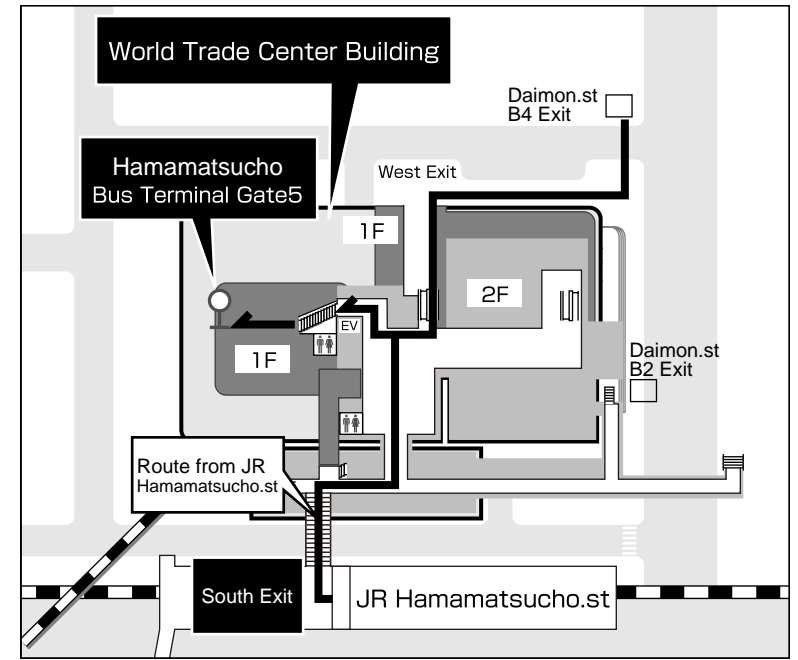

# Shuttle Bus Service

Hour	The Prince Park Tower Tokyo	Hamamatsucho Bus Terminal Gate 5	Tokyo Prince Hotel	The Prince Park Tower Tokyo	Hamamatsucho Bus Terminal Gate 5	Tokyo Prince Hotel
7	/	/	/	/	/	07:58
8	08:08	08:15	08:28	08:38	08:45	08:58
9	09:08	09:15	09:28	09:38	09:45	09:58
10	10:08	10:15	10:28	10:38	10:45	10:58
11	11:08	11:15	11:28	11:38	11:45	11:58
12	12:08	12:15	12:28	12:38	12:45	12:58
13	13:08	13:15	13:28	/	/	/
14	14:08	14:15	14:28	14:38	14:45	14:58
15	15:08	15:15	15:28	/	/	/
16	16:08	16:15	16:28	16:38	16:45	16:58
17	17:08	17:15	17:28	17:38	17:45	17:58
18	18:08	18:15	18:28	18:38	18:45	18:58
19	19:08	19:15	19:28	19:38	19:45	19:58
20	20:08	20:15	20:28	20:38	20:45	20:58
21	21:08	21:15	21:28	21:38	21:45	21:58
22	Arrival	/	/	/	/	/

## Bus Stop

- The Prince Park Tower Tokyo South Entrance
- Tokyo Prince Hotel Main Entrance
- Hamamatsucho Bus Terminal Gate 5

Please note that passengers may be unable to board the bus when it is full. The bus may be delayed due to traffic.

## Route of Bus